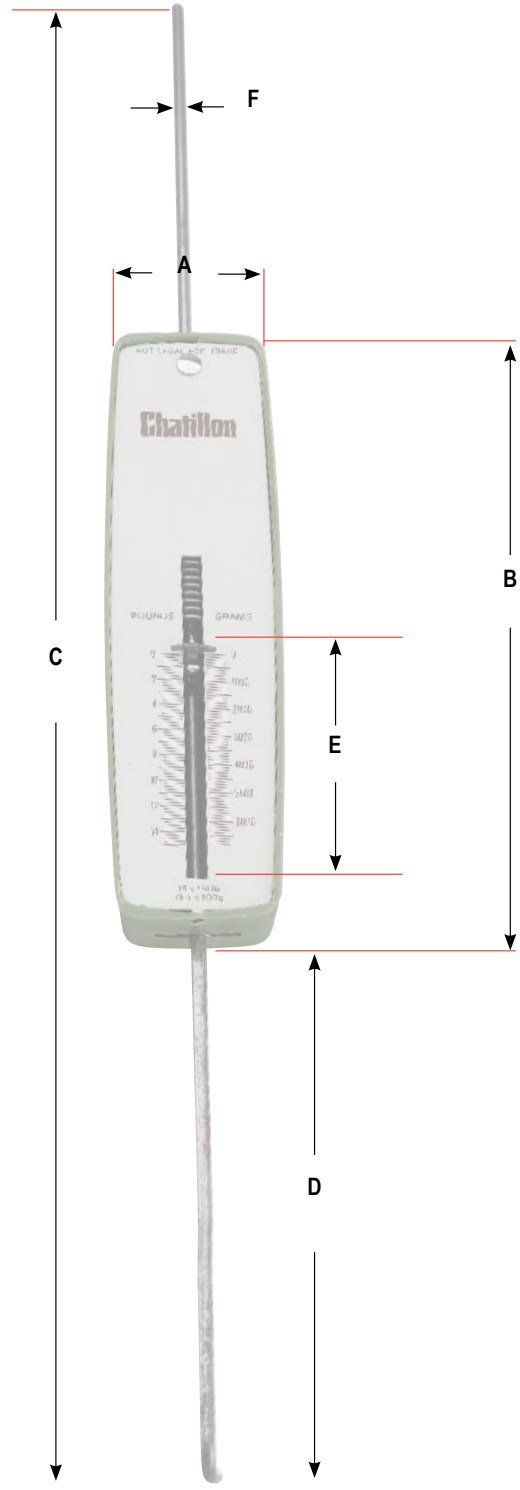

Chatillon® LP Series Push/Pull Scales

Specification Sheet

SS-LP-0109

January 2009

The CHATILLON® LP Series push/pull linear scales are designed for economy without compromising functionality. Scales measure tension (pull) and compression (push) loads with indication displayed in both avoirdupois and metric units of measure. Scales are constructed of rugged, lightweight polystyrene with precision steel springs calibrated to NIST standards. Instruments operate at any angle and are easily zeroed.

Features

- Avoirdupois and Metric Graduations
- Lightweight Composite Housing with Precision Steel Spring
- Operate at any Angle
- 1 Year Warranty

Specifications

Accuracy:	±1 Graduation
Maximum Overload:	125% of Rated Capacity
Tare Capacity:	10% Full Scale Capacity
Operating Temperature:	45°F to 100°F (7°C to 38°C)
Instrument Weight:	4 oz (110 g)
Shipping Weight:	8 oz (225 g)

Quality Assured.

AMETEK® | **Chatillon®**
Precision Weighing

Visit us on the worldwide web:
www.chatillon.com

Dimensions

Model	A	B	C	D	E	F
LP8	1-1/2"	5-9/16"	14-1/4"	5-1/8"	2"	1/16"
LP36	1-1/2"	5-9/16"	14-1/4"	5-1/8"	2-1/5"	1/16"
LP72	1-1/2"	5-9/16"	14-1/4"	5-1/8"	2-1/5"	1/16"
LP15	1-1/2"	5-9/16"	14"	3-5/8"	1-3/4"	1/8"